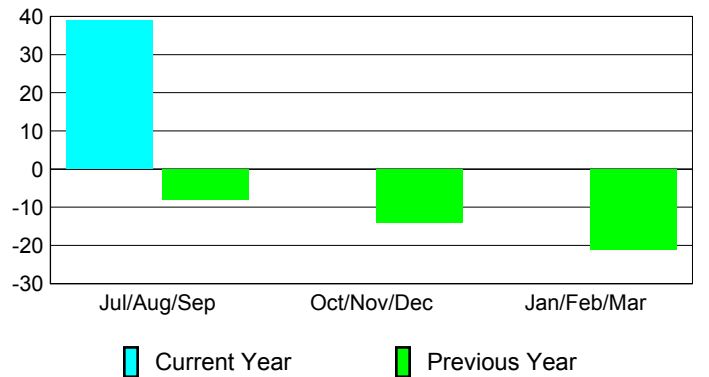

Membership Results
2012-2013

Membership
2011-2012

Month	Net Memb Goal	Actual New Memb	Actual Dropped Memb	Gain/Loss of Memb	Gain/Loss of Memb
Jul/Aug/Sep	0	56	-17	39	-8
Oct/Nov/Dec	0	23	-23	0	-14
Jan/Feb/Mar	0	0	0	0	-21
Totals	0	79	-40	39	-43

Membership Results 2012-2013

Goal, New, Dropped, Gain/Loss

Comparison of Membership Gain/Loss

Current Year Compared to the Previous Year

Gender Comparison 2012-2013

Jan/Feb/Mar

■ Male

■ Female