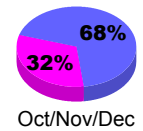

Membership Results
2012-2013

Membership
2011-2012

Month	Net Memb Goal	Actual New Memb	Actual Dropped Memb	Gain/Loss of Memb	Gain/Loss of Memb
Jul/Aug/Sep	0	56	-17	39	-8
Oct/Nov/Dec	0	23	-23	0	-14
Jan/Feb/Mar	0	0	0	0	-21
Totals	0	79	-40	39	-43

Membership Results 2012-2013

Goal, New, Dropped, Gain/Loss

Comparison of Membership Gain/Loss

Current Year Compared to the Previous Year

Gender Comparison 2012-2013

Jan/Feb/Mar

■ Male

■ Female