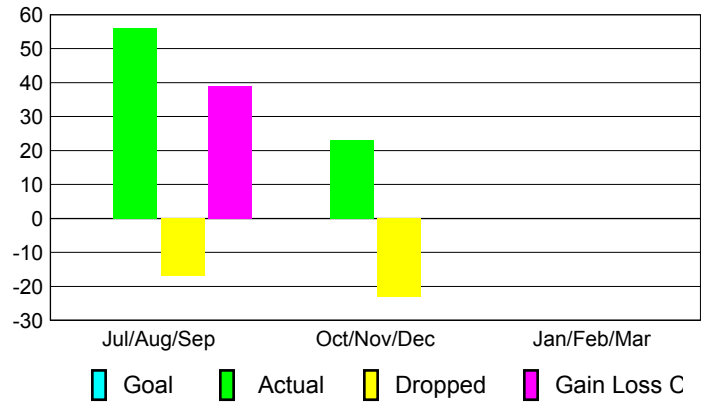

Membership Results 2012-2013

Goal, New, Dropped, Gain/Loss

Comparison of Membership Gain/Loss

Current Year Compared to the Previous Year